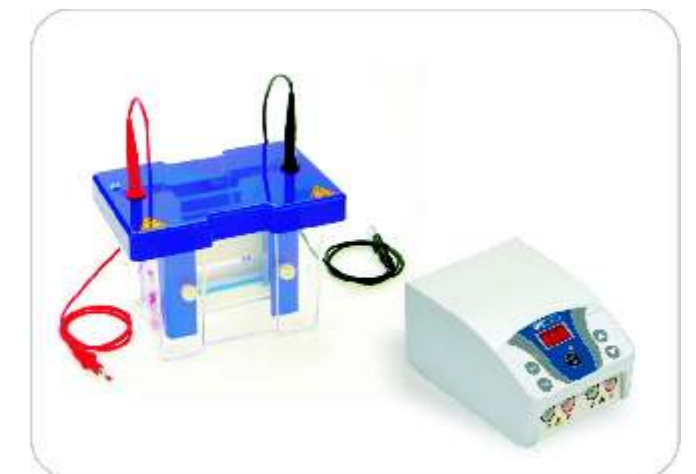

MV10-300VS

Ordering information

Minis 300VS Smart Minis 300V Power Supply

ME15-300VS Package of ME15-15 and Smart Minis 300V

MV10-300VS Package of MV-10 and Smart Minis 300V